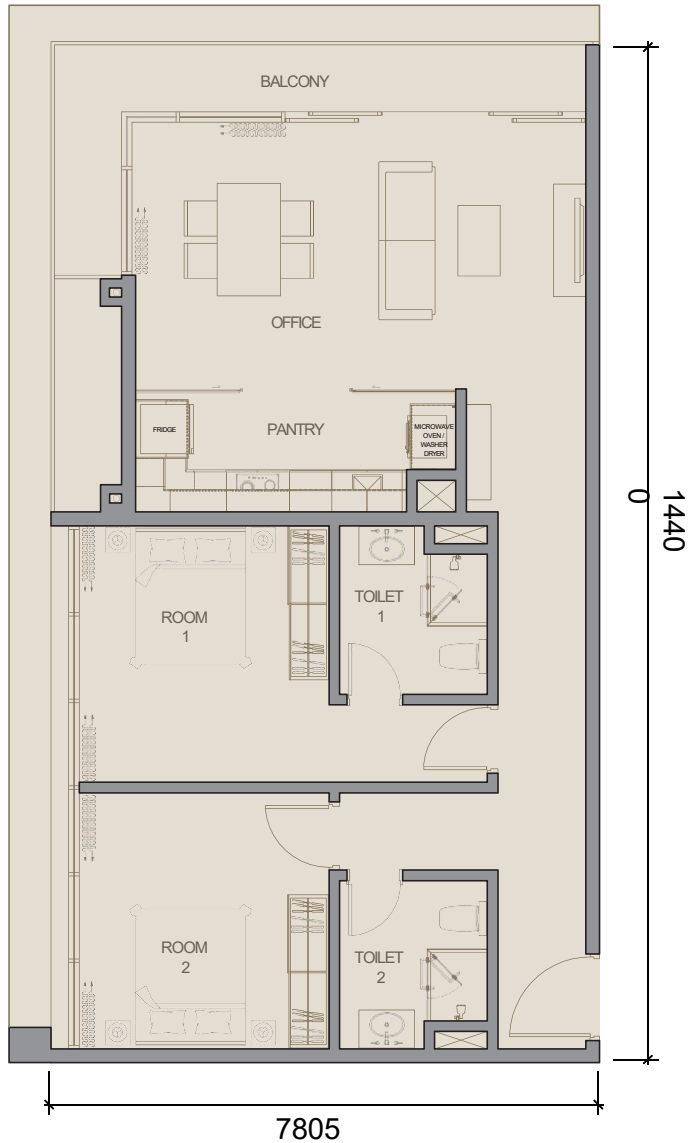

Room 1 / 卧室 1

Air Conditioning Unit, Wardrobe, Headboard / Side Table, Bed Mattress Set, Curtains
冷气机, 衣柜, 床头板 / 床头柜, 全套睡床, 窗帘

Toilet 1 / 卫生间 1

Vanity Mirror, Vanity Top, Shower Screen
梳妆镜, 梳妆台, 沐浴屏

Office / 办公室

Air Conditioning Unit, Media Cabinets, TV Set, Sofa, Coffee Table, Curtains
冷气机, 柜子, 电视机, 沙发, 咖啡桌, 窗帘

Room 2 / 卧室 2

Air Conditioning Unit, Wardrobe, Headboard / Side Table, Bed Mattress Set, Curtains
冷气机, 衣柜, 床头板 / 床头柜, 全套睡床, 窗帘

Toilet 2 / 卫生间 2

Vanity Mirror, Vanity Top, Shower Screen
梳妆镜, 梳妆台, 沐浴屏

VICTORY SUITES
KUALA LUMPUR

TYPE
户型

NH

1,150 ft² (平方尺)
106.84 m² (平方米)

INTERIOR FURNISHING SPECIFICATIONS

Overall / 整间