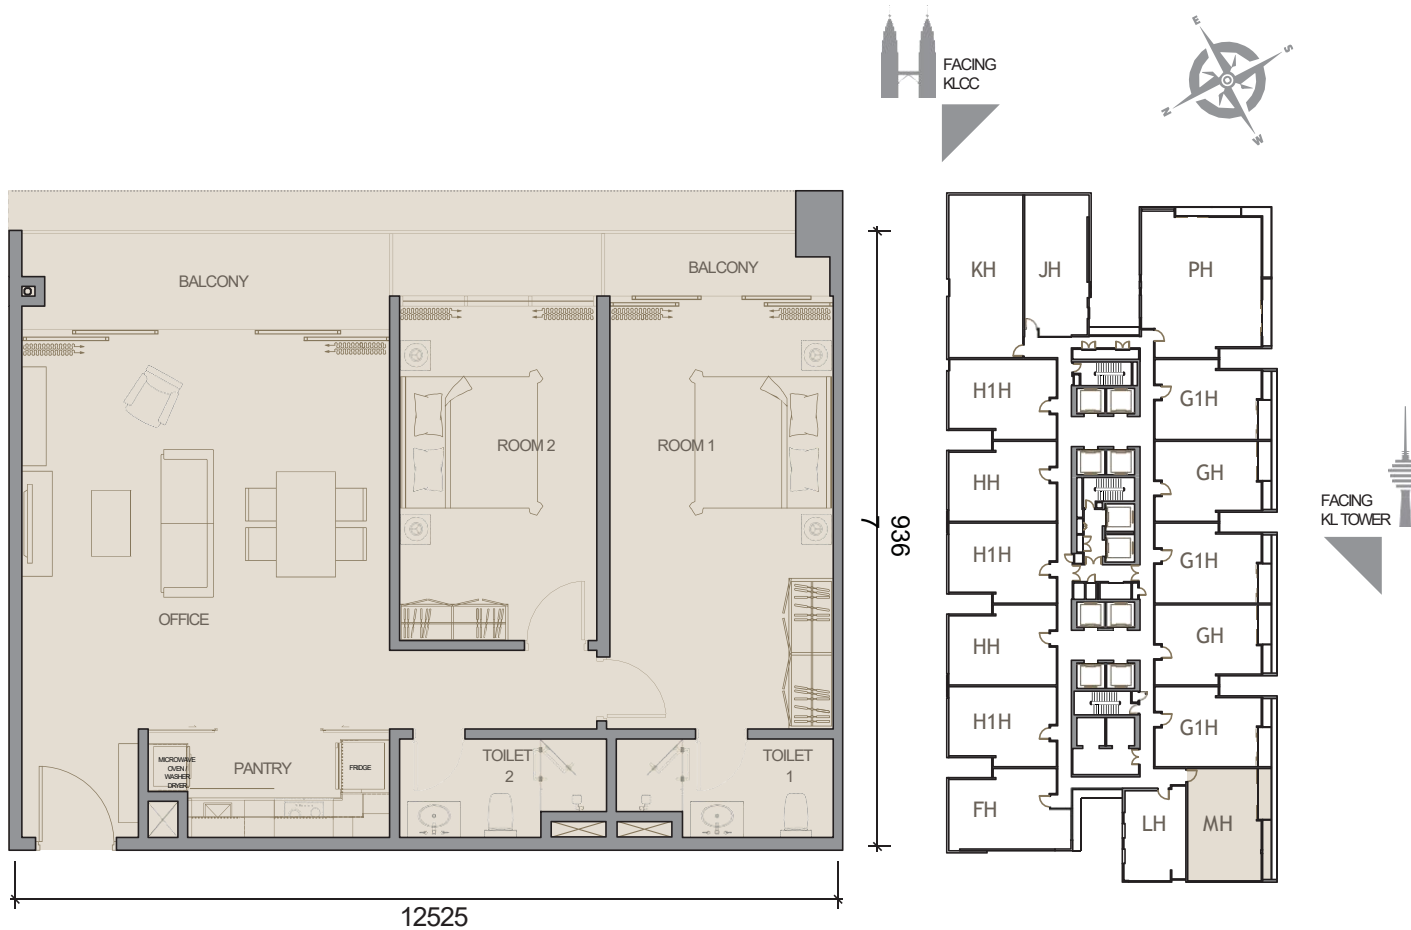

Vanity Mirror, Vanity Top, Shower Screen
梳妆镜, 梳妆台, 沐浴屏

Room 3 / 卧室 3

Air Conditioning Unit, Wardrobe, Headboard / Side Table, Bed Mattress Set, Curtains
冷气机, 衣柜, 床头板 / 床头柜, 全套睡床, 窗帘

Toilet 3 / 卫生间 3

Vanity Mirror, Vanity Top, Shower Screen
梳妆镜, 梳妆台, 沐浴屏

Toilet 4 / 卫生间 4

Vanity Mirror, Vanity Top
梳妆镜, 梳妆台

TYPE
户型

MH

1,215 ft² (平方尺)
112.88 m² (平方米)

INTERIOR FURNISHING SPECIFICATIONS

Overall / 整间

Down Lights / 筒灯

Room 1 / 卧室 1

Air Conditioning Unit, Wardrobe, Headboard / Side Table, Bed Mattress Set, Curtains
冷气机, 衣柜, 床头板 / 床头柜, 全套睡床, 窗帘

Toilet 1 / 卫生间 1

Vanity Mirror, Vanity Top, Shower Screen
梳妆镜, 梳妆台, 沐浴屏

Office / 办公室