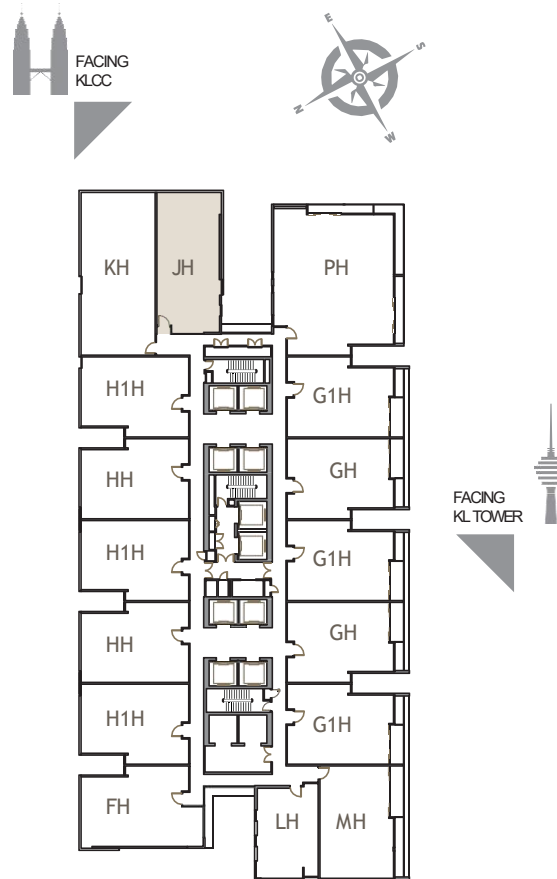

Room 1 / 卧室 1

Air Conditioning Unit, Wardrobe, Headboard / Side Table, Bed Mattress Set, Curtains
冷气机, 衣柜, 床头板 / 床头柜, 全套睡床, 窗帘

Toilet 1 / 卫生间 1

Vanity Mirror, Vanity Top, Shower Screen
梳妆镜, 梳妆台, 沐浴屏

Office / 办公室

Air Conditioning Unit, Media Cabinets, TV set, Sofa, Coffee Table, Curtains
冷气机, 柜子, 电视机, 沙发, 咖啡桌, 窗帘

Room 2 / 卧室 2

Air Conditioning Unit, Wardrobe, Headboard / Side Table, Bed Mattress Set, Curtains
冷气机, 衣柜, 床头板 / 床头柜, 全套睡床, 窗帘

Toilet 2 / 卫生间 2

Vanity Mirror, Vanity Top, Shower Screen
梳妆镜, 梳妆台, 沐浴屏

VICTORY SUITES
KUALA LUMPUR

TYPE
户型

JH

1,195ft² (平方尺)
111.0 2m² (平方米)

INTERIOR FURNISHING SPECIFICATIONS

Overall / 整间