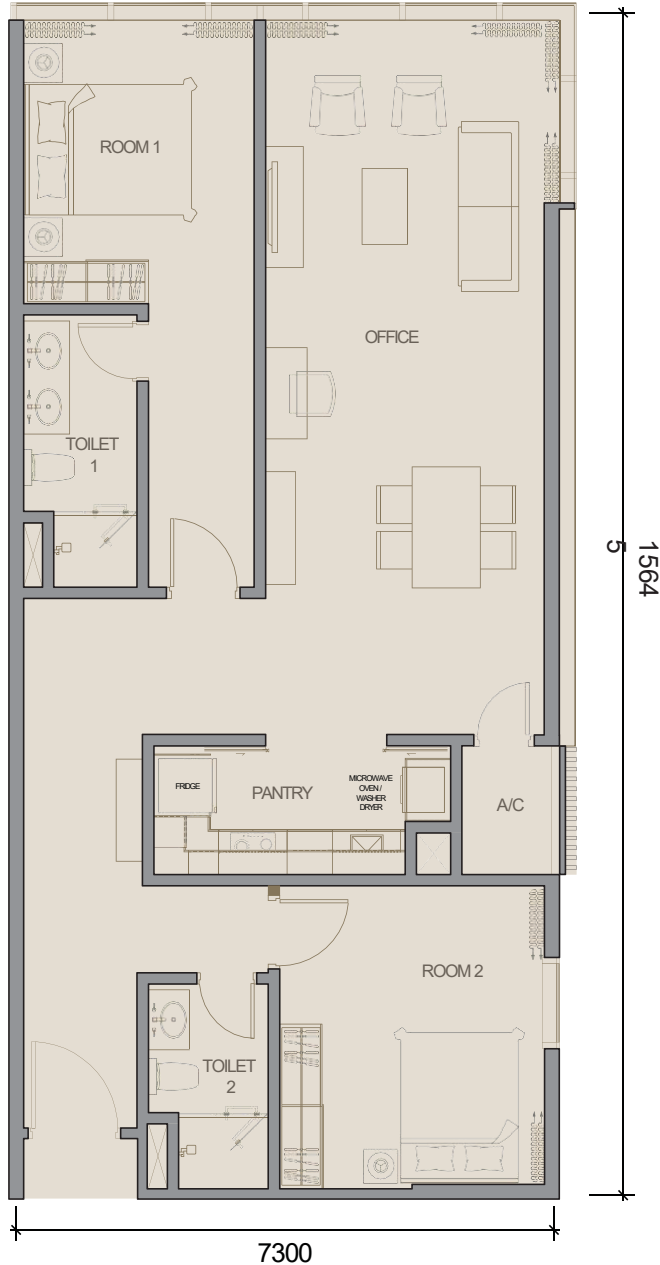

Room 1 / 卧室 1

Air Conditioning Unit, Wardrobe, Headboard / Side Table, Bed Mattress Set, Curtains
冷气机, 衣柜, 床头板 / 床头柜, 全套睡床, 窗帘

Toilet 1 / 卫生间 1

Vanity Mirror, Vanity Top, Shower Screen
梳妆镜, 梳妆台, 沐浴屏

Office / 办公室

Air Conditioning Unit, Media Cabinets, TV set, Sofa, Coffee Table, Curtains
冷气机, 柜子, 电视机, 沙发, 咖啡桌, 窗帘

Room 2 / 卧室 2

Air Conditioning Unit, Wardrobe, Headboard / Side Table, Bed Mattress Set, Curtains
冷气机, 衣柜, 床头板 / 床头柜, 全套睡床, 窗帘

Toilet 2 / 卫生间 2

Vanity Mirror, Vanity Top, Shower Screen
梳妆镜, 梳妆台, 沐浴屏

VICTORY SUITES
KUALA LUMPUR

TYPE
户型

JH

1,195ft² (平方尺)
111.0 2m² (平方米)

INTERIOR FURNISHING SPECIFICATIONS

Overall / 整间