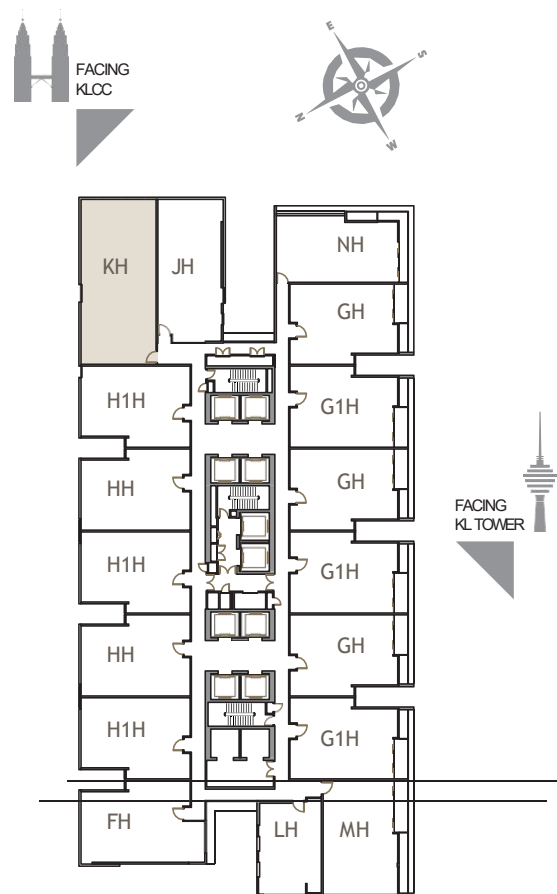

Air Conditioning Unit, Media Cabinets, TV set, Sofa, Coffee Table, Curtains
冷气机, 柜子, 电视机, 沙发, 咖啡桌, 窗帘

Room 2 / 卧室 2

Air Conditioning Unit, Wardrobe, Headboard / Side Table, Bed Mattress Set, Curtains
冷气机, 衣柜, 床头板 / 床头柜, 全套睡床, 窗帘

Toilet 2 / 卫生间 2

Vanity Mirror, Vanity Top, Shower Screen
梳妆镜, 梳妆台, 沐浴屏

TYPE
户型

KH

1,625ft² (平方尺)
150.97 m² (平方米)

INTERIOR FURNISHING SPECIFICATIONS

Overall / 整间

Down Lights / 筒灯

Office / 办公室

Air Conditioning Unit, Media Cabinets, TV set, Sofa, Coffee Table, Curtains
冷气机, 柜子, 电视机, 沙发, 咖啡桌, 窗帘

Room 1 / 卧室 1

Air Conditioning Unit, Wardrobe, Headboard / Side Table, Bed Mattress Set, Curtains
冷气机, 衣柜, 床头板 / 床头柜, 全套睡床, 窗帘