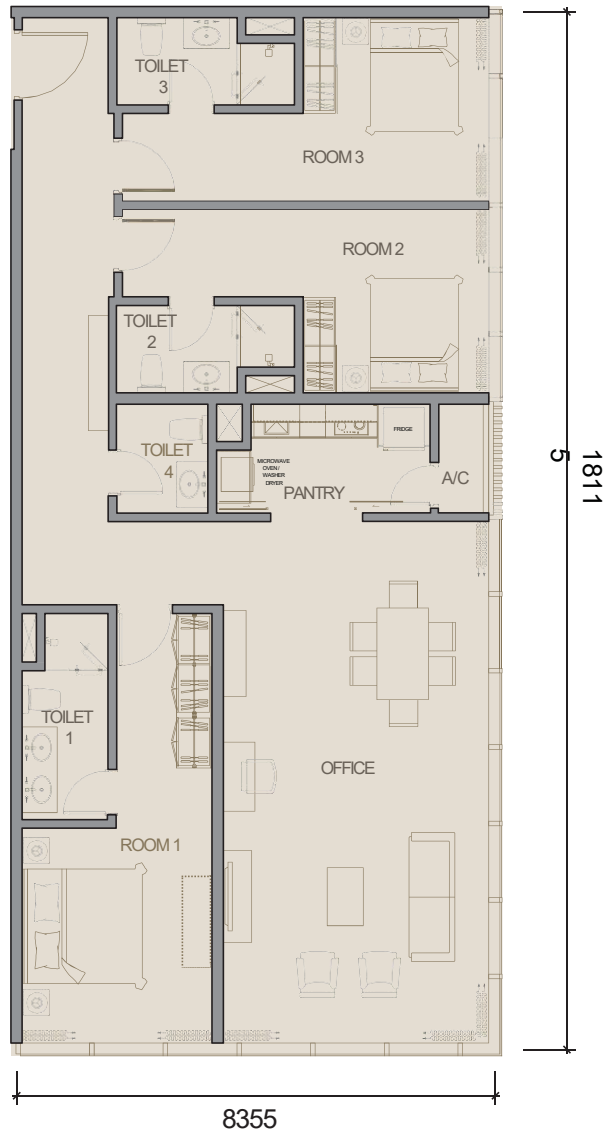

Room 1 / 卧室 1

Air Conditioning Unit, Wardrobe, Headboard / Side Table, Bed Mattress Set, Curtains
冷气机, 衣柜, 床头板 / 床头柜, 全套睡床, 窗帘

Toilet 1 / 卫生间 1

Vanity Mirror, Vanity Top, Shower Screen
梳妆镜, 梳妆台, 沐浴屏

Office / 办公室

Air Conditioning Unit, Media Cabinets, TV set, Sofa, Coffee Table, Curtains
冷气机, 柜子, 电视机, 沙发, 咖啡桌, 窗帘

Room 2 / 卧室 2

Air Conditioning Unit, Wardrobe, Headboard / Side Table, Bed Mattress Set, Curtains
冷气机, 衣柜, 床头板 / 床头柜, 全套睡床, 窗帘

Toilet 2 / 卫生间 2

Vanity Mirror, Vanity Top, Shower Screen
梳妆镜, 梳妆台, 沐浴屏

TYPE
户型

KH

1,625ft² (平方尺)
150.97 m² (平方米)

INTERIOR FURNISHING SPECIFICATIONS

Overall / 整间

Down Lights / 筒灯