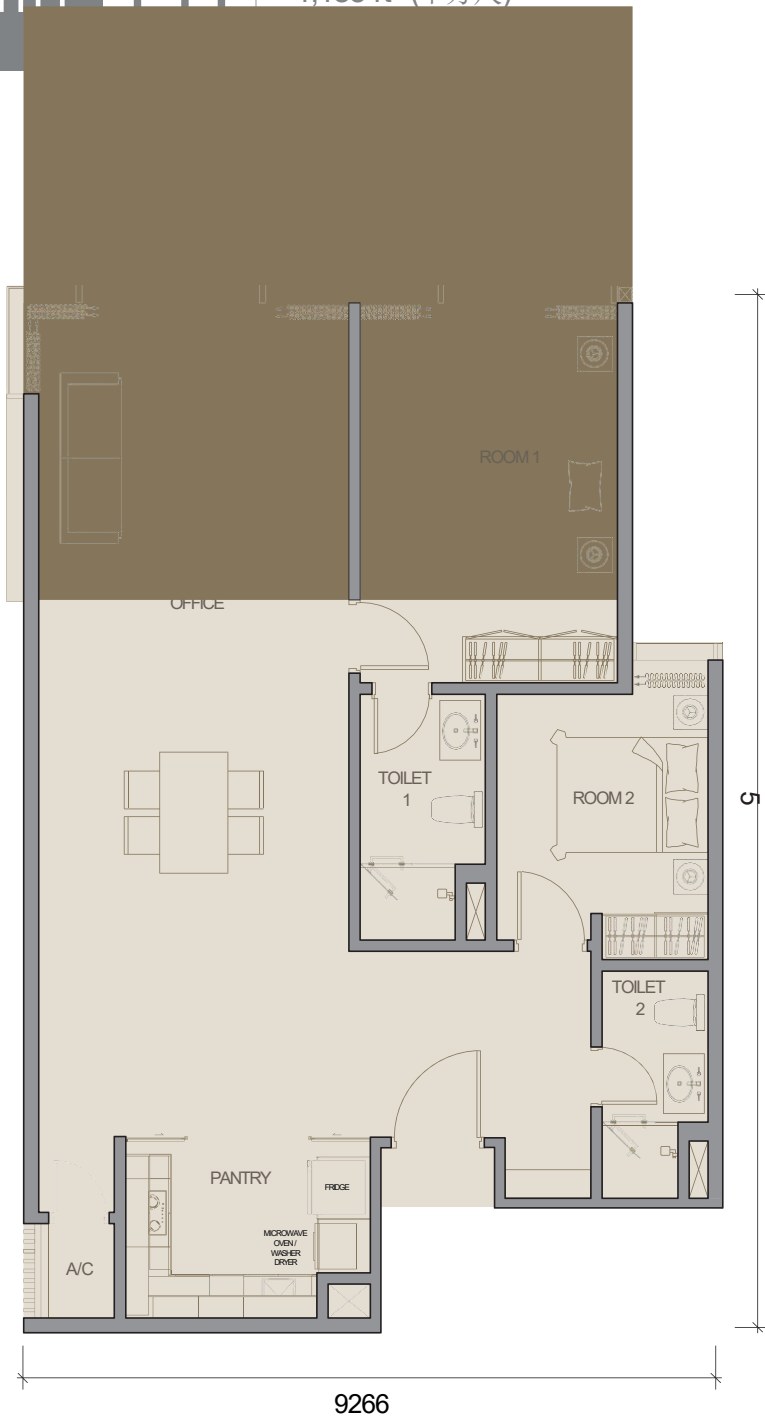

Room 1 / 卧室 1

Air Conditioning Unit, Wardrobe, Headboard / Side Table, Bed Mattress Set, Curtains
冷气机, 衣柜, 床头板 / 床头柜, 全套睡床, 窗帘

Toilet 1 / 卫生间 1

Vanity Mirror, Vanity Top, Shower Screen
梳妆镜, 梳妆台, 沐浴屏

Office / 办公室

Air Conditioning Unit, Media Cabinets, TV Set, Sofa, Coffee Table, Curtains
冷气机, 柜子, 电视机, 沙发, 咖啡桌, 窗帘

Room 2 / 卧室 2

Air Conditioning Unit, Wardrobe, Headboard / Side Table, Bed Mattress Set, Curtains
冷气机, 衣柜, 床头板 / 床头柜, 全套睡床, 窗帘

Toilet 2 / 卫生间 2

Vanity Mirror, Vanity Top, Shower Screen
梳妆镜, 梳妆台, 沐浴屏

VICTORY SUITES
KUALA LUMPUR

TYPE

1,185 ft² (平方米)

INTERIOR FURNISHING SPECIFICATIONS

Overall / 整间

Down Lights / 筒灯