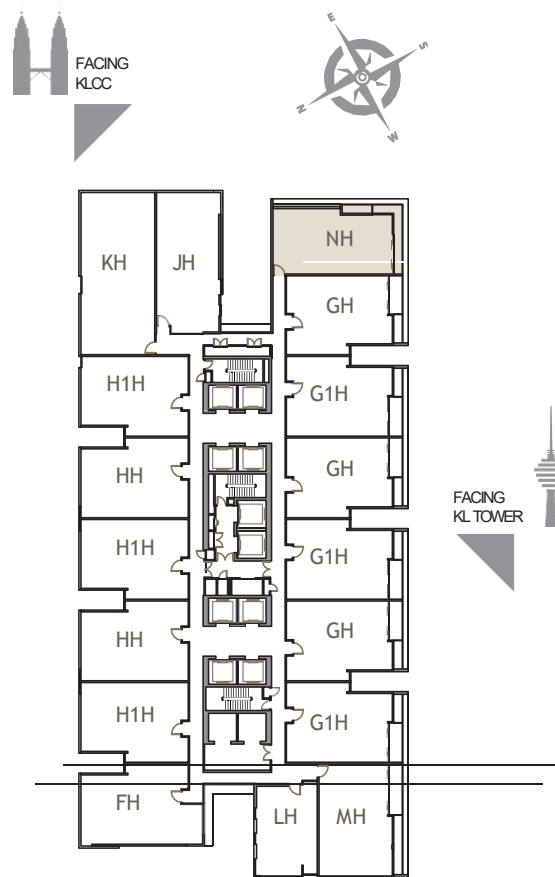

Air Conditioning Unit, Media Cabinets, TV Set, Sofa, Coffee Table, Curtains
冷气机, 柜子, 电视机, 沙发, 咖啡桌, 窗帘

Room 2 / 卧室 2

Air Conditioning Unit, Wardrobe, Headboard / Side Table, Bed Mattress Set, Curtains
冷气机, 衣柜, 床头板 / 床头柜, 全套睡床, 窗帘

Toilet 2 / 卫生间 2

Vanity Mirror, Vanity Top, Shower Screen
梳妆镜, 梳妆台, 沐浴屏

VICTORY SUITES
KUALA LUMPUR

TYPE
户型

NH

1,150 ft² (平方尺)
106.84 m² (平方米)

INTERIOR FURNISHING SPECIFICATIONS

Overall / 整间

Down Lights / 筒灯

Entrance And / Or Pantry / 入口和厨房

Storage Shelf / Kitchen Cabinets, Kitchen Top and Backsplash, Cooker Hood, Cooker Hob, Refrigerator, Microwave Oven, Washer Dryer, Table with Chairs
物架 / 厨房橱柜, 厨房台面, 抽油烟机, 电炉, 冰箱, 微波炉, 洗衣机 / 烘干机, 桌子和椅子

Room 1 / 卧室 1

Air Conditioning Unit, Wardrobe, Headboard / Side Table, Bed Mattress Set, Curtains
冷气机, 衣柜, 床头板 / 床头柜, 全套睡床, 窗帘

Toilet 1 / 卫生间 1

Vanity Mirror, Vanity Top, Shower Screen
梳妆镜, 梳妆台, 沐浴屏

Office / 办公室