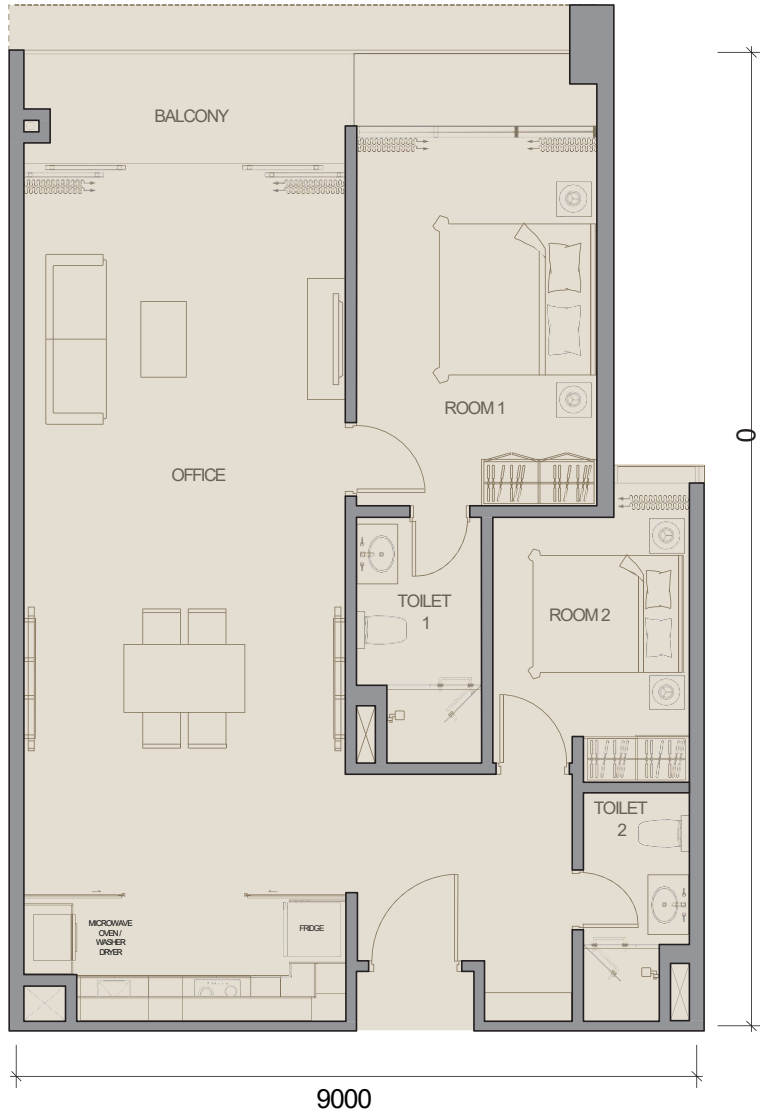

Room 1 / 卧室 1

Air Conditioning Unit, Wardrobe, Headboard / Side Table, Bed Mattress Set, Curtains
冷气机, 衣柜, 床头板 / 床头柜, 全套睡床, 窗帘

Toilet 1 / 卫生间 1

Vanity Mirror, Vanity Top, Shower Screen
梳妆镜, 梳妆台, 沐浴屏

Office / 办公室

Air Conditioning Unit, Media Cabinets, TV Set, Sofa, Coffee Table, Curtains
冷气机, 柜子, 电视机, 沙发, 咖啡桌, 窗帘

Room 2 / 卧室 2

Air Conditioning Unit, Wardrobe, Headboard / Side Table, Bed Mattress Set, Curtains
冷气机, 衣柜, 床头板 / 床头柜, 全套睡床, 窗帘

Toilet 2 / 卫生间 2

Vanity Mirror, Vanity Top, Shower Screen
梳妆镜, 梳妆台, 沐浴屏

VICTORY SUITES
KUALA LUMPUR

TYPE
户型

GH

1,130ft² (平方尺)
104.98 m² (平方米)

INTERIOR FURNISHING SPECIFICATIONS

Overall / 整间