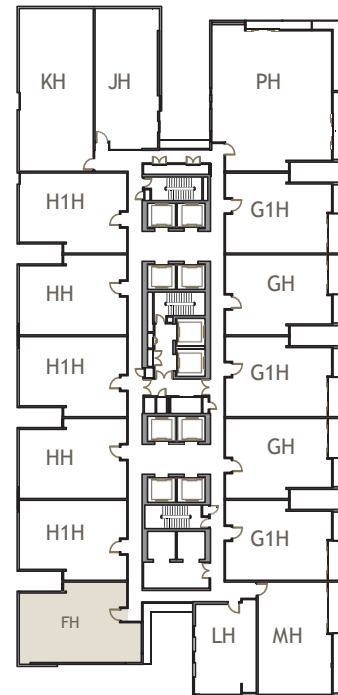

Room 1 / 卧室 1

Air Conditioning Unit, Wardrobe, Headboard / Side Table, Bed Mattress Set, Curtains
冷气机, 衣柜, 床头板 / 床头柜, 全套睡床, 窗帘

Toilet 1 / 卫生间 1

Vanity Mirror, Vanity Top, Shower Screen
梳妆镜, 梳妆台, 沐浴屏

Office / 办公室

Air Conditioning Unit, Media Cabinets, TV Set, Sofa, Coffee Table, Curtains
冷气机, 柜子, 电视机, 沙发, 咖啡桌, 窗帘

Room 2 / 卧室 2

Air Conditioning Unit, Wardrobe, Headboard / Side Table, Bed Mattress Set, Curtains
冷气机, 衣柜, 床头板 / 床头柜, 全套睡床, 窗帘

Toilet 2 / 卫生间 2

Vanity Mirror, Vanity Top, Shower Screen
梳妆镜, 梳妆台, 沐浴屏

VICTORY SUITES
KUALA LUMPUR

TYPE

1,185 ft² (平方米)

INTERIOR FURNISHING SPECIFICATIONS

Overall / 整间

Down Lights / 筒灯