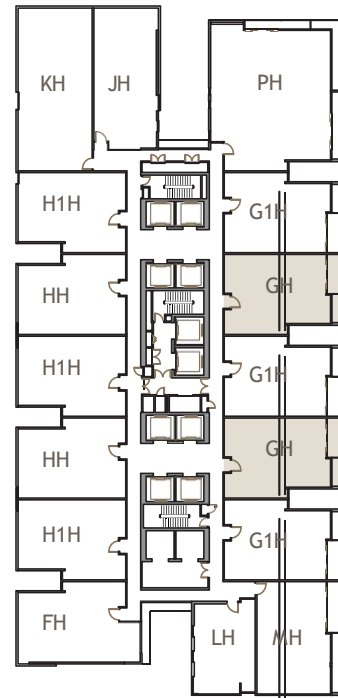

Room 1 / 卧室 1

Air Conditioning Unit, Wardrobe, Headboard / Side Table, Bed Mattress Set, Curtains
冷气机, 衣柜, 床头板 / 床头柜, 全套睡床, 窗帘

Toilet 1 / 卫生间 1

Vanity Mirror, Vanity Top, Shower Screen
梳妆镜, 梳妆台, 沐浴屏

Office / 办公室

Air Conditioning Unit, Media Cabinets, TV Set, Sofa, Coffee Table, Curtains
冷气机, 柜子, 电视机, 沙发, 咖啡桌, 窗帘

Room 2 / 卧室 2

Air Conditioning Unit, Wardrobe, Headboard / Side Table, Bed Mattress Set, Curtains
冷气机, 衣柜, 床头板 / 床头柜, 全套睡床, 窗帘

Toilet 2 / 卫生间 2

Vanity Mirror, Vanity Top, Shower Screen
梳妆镜, 梳妆台, 沐浴屏

VICTORY SUITES
KUALA LUMPUR

TYPE
户型

GH

1,130ft² (平方尺)
104.98 m² (平方米)

INTERIOR FURNISHING SPECIFICATIONS

Overall / 整间